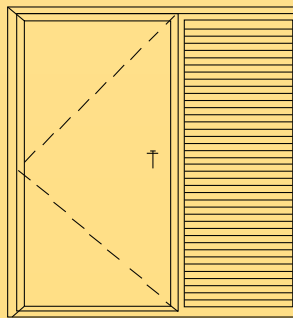

4004

Casement Window with Top Louver

4007

Casement Window with Side Louver