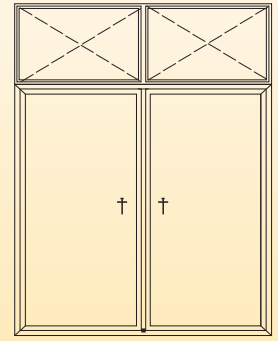

# STANDARD SIZES

No	Code	Type	Size (MM)
1	4001	Casement Window	1200*900
2	4002	Casement Window with Top Fix	1500*1200
3	4003	Casement Window with Top Hung	1500*1200
4	4004	Casement Window with Top Louver	1800*1500
5	4005	Casement Window with Side Fix	1800*1500
6	4006	Casement Window with Middle Louver	2250*1200
7	4007	Casement Window with Side Louver	1500*1200
8	7001	Sliding Window	1200*900
9	7002	Sliding Window with Top Fix	1500*1200
10	7003	Sliding Window with Top Hung	1500*1200
11	7004	Sliding Window with Top Louver	1500*1200
12	7005	Sliding Window with Side Fix	1500*1200
13	7007	Sliding Window with Side Louver	1500*1200
14	4008	Fan Light Top Hung with Side Louver	600*450
15	4009	Fan Light with Top Hung	600*450
16	4010	Fan Light Top Hung with Louver	600*450
17	7008	Fan Light (Sliding)	600*450

Casement Window with Middle Louver

4007

Casement Window with Side Louver

4008

Fan Light Top Hung with Side Louver

4009

Fan Light with Top Hung

7008

Fan Light (Sliding)

7002

Sliding Window with Top Fix

7004

Sliding Window with Top Louver

4010

Fan Light Top Hung with Louver

7007

Sliding Window with Side Louver

4002

Casement Window with Top Fix

7005

Sliding Window with Side Fix

4001

Casement Window

7001