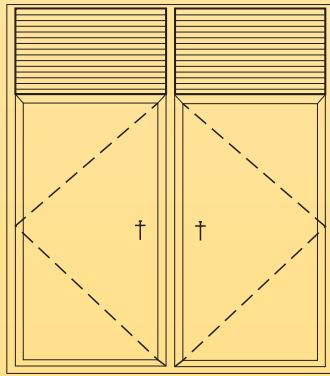

4004

Casement Window with Top Louver