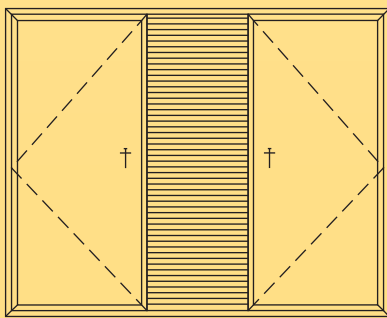

# STANDARD SIZES

No	Code	Type	Size (MM)
1	4001	Casement Window	1200*900
2	4002	Casement Window with Top Fix	1500*1200
3	4003	Casement Window with Top Hung	1500*1200
4	4004	Casement Window with Top Louver	1800*1500
5	4005	Casement Window with Side Fix	1800*1500
6	4006	Casement Window with Middle Louver	2250*1200
7	4007	Casement Window with Side Louver	1500*1200
8	7001	Sliding Window	1200*900
9	7002	Sliding Window with Top Fix	1500*1200
10	7003	Sliding Window with Top Hung	1500*1200
11	7004	Sliding Window with Top Louver	1500*1200
12	7005	Sliding Window with Side Fix	1500*1200
13	7007	Sliding Window with Side Louver	1500*1200
14	4008	Fan Light Top Hung with Side Louver	600*450
15	4009	Fan Light with Top Hung	600*450
16	4010	Fan Light Top Hung with Louver	600*450
17	7008	Fan Light (Sliding)	600*450

(ORDERS FOR NON-STANDARD SIZES ARE ACCEPTED)

4003

Casement Window with Top Hung

4004

Casement Window with Top Louver

4005

Casement Window with Side Fix

4006